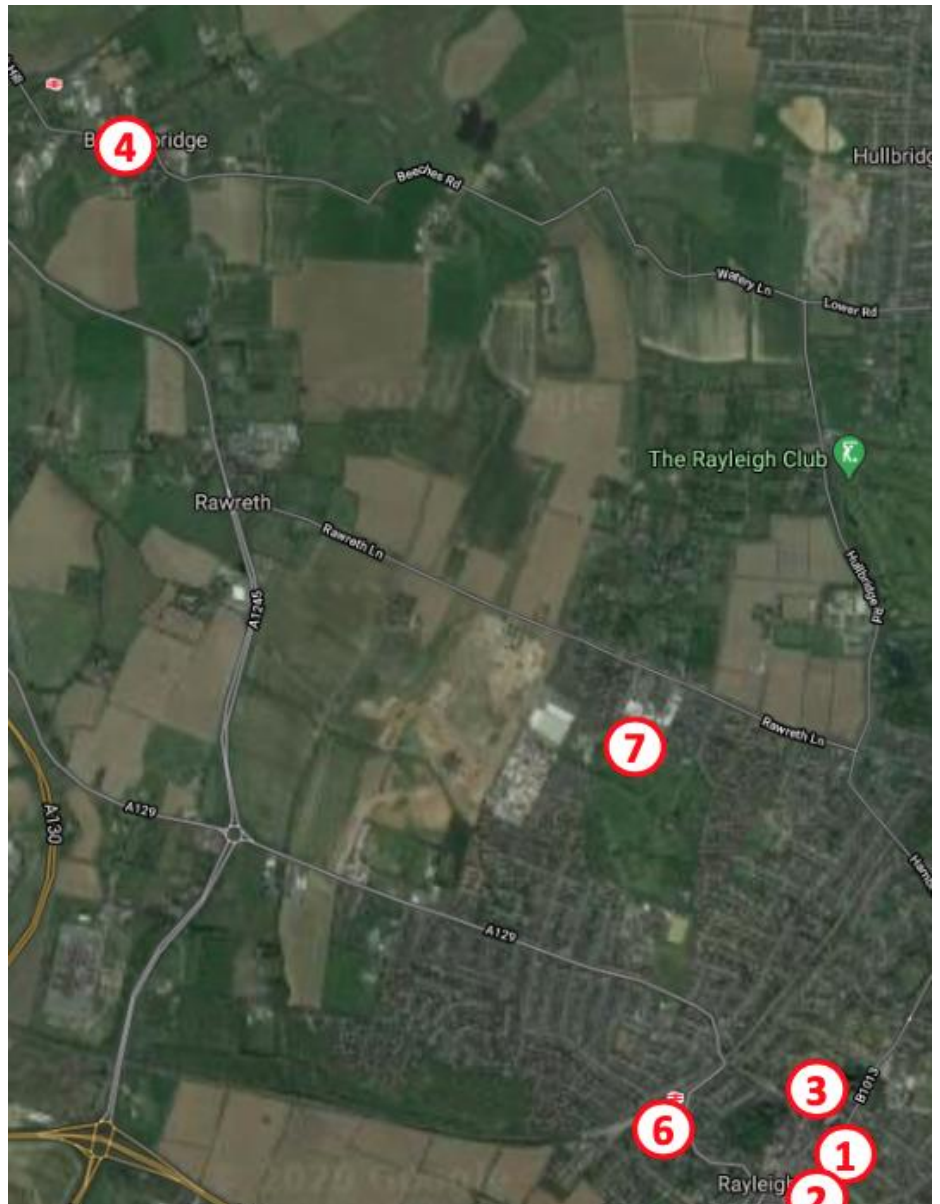

## Groups 1, 2, and 3 - Every Sunday (see schedule)

Due to the current Covid 19 restrictions, it has been agreed that each of the rides will set off from a differing location in order to ensure that we do not have everyone congregating together. There are four locations which are shown below, and the Group Leader will detail which one is to be used when they post their route. There is plenty of parking here, and it is free on Sundays.

### The Market Car Park

**(Location No1)**

Hockley Road  
Rayleigh  
Essex  
SS6 8EB

### Rayleigh Station Car Park

**(Location no5)**

Crown Hill  
Rayleigh  
Essex  
SS6 7HH

### Barge Inn Car Park

**(Location No6)**

Hawk Hill  
Battlesbridge  
Essex

SS11 7RE

**Rayleigh Leisure Centre**

**(Location No7)**

Priory Chase  
Rawreth Lane  
Rayleigh  
Essex  
SS6 9NF